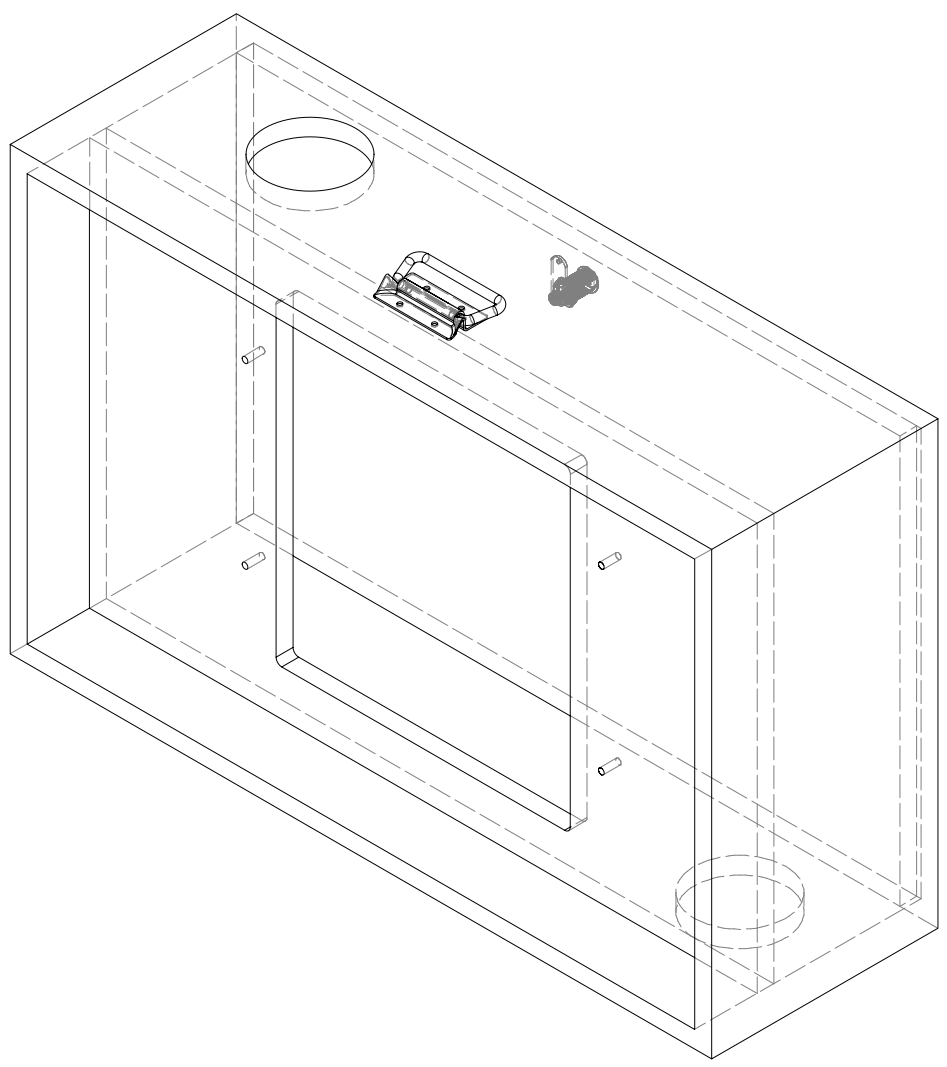

 <b>Science Museum of Minnesota</b> 120 W. KELLOGG, ST. PAUL, MN 55102	EXHIBIT: Run Make-a-Viz (horizontal)	
	DRAWING: Overview	
	PROJECT: Data Visualization	DATE: 1/2/18
	DRAWN BY: MDA	1

© 2018 The Science Museum of Minnesota

 <p>Science Museum of Minnesota</p> <p>120 W. KELLOGG, ST. PAUL, MN 55102</p>	EXHIBIT: Run Make-a-Viz (horizontal)		
	DRAWING: Cabinet Details		
	PROJECT: Data Visualization	DATE: 11/2/18	2
	DRAWN BY: MDA	© 2018 The Science Museum of Minnesota	