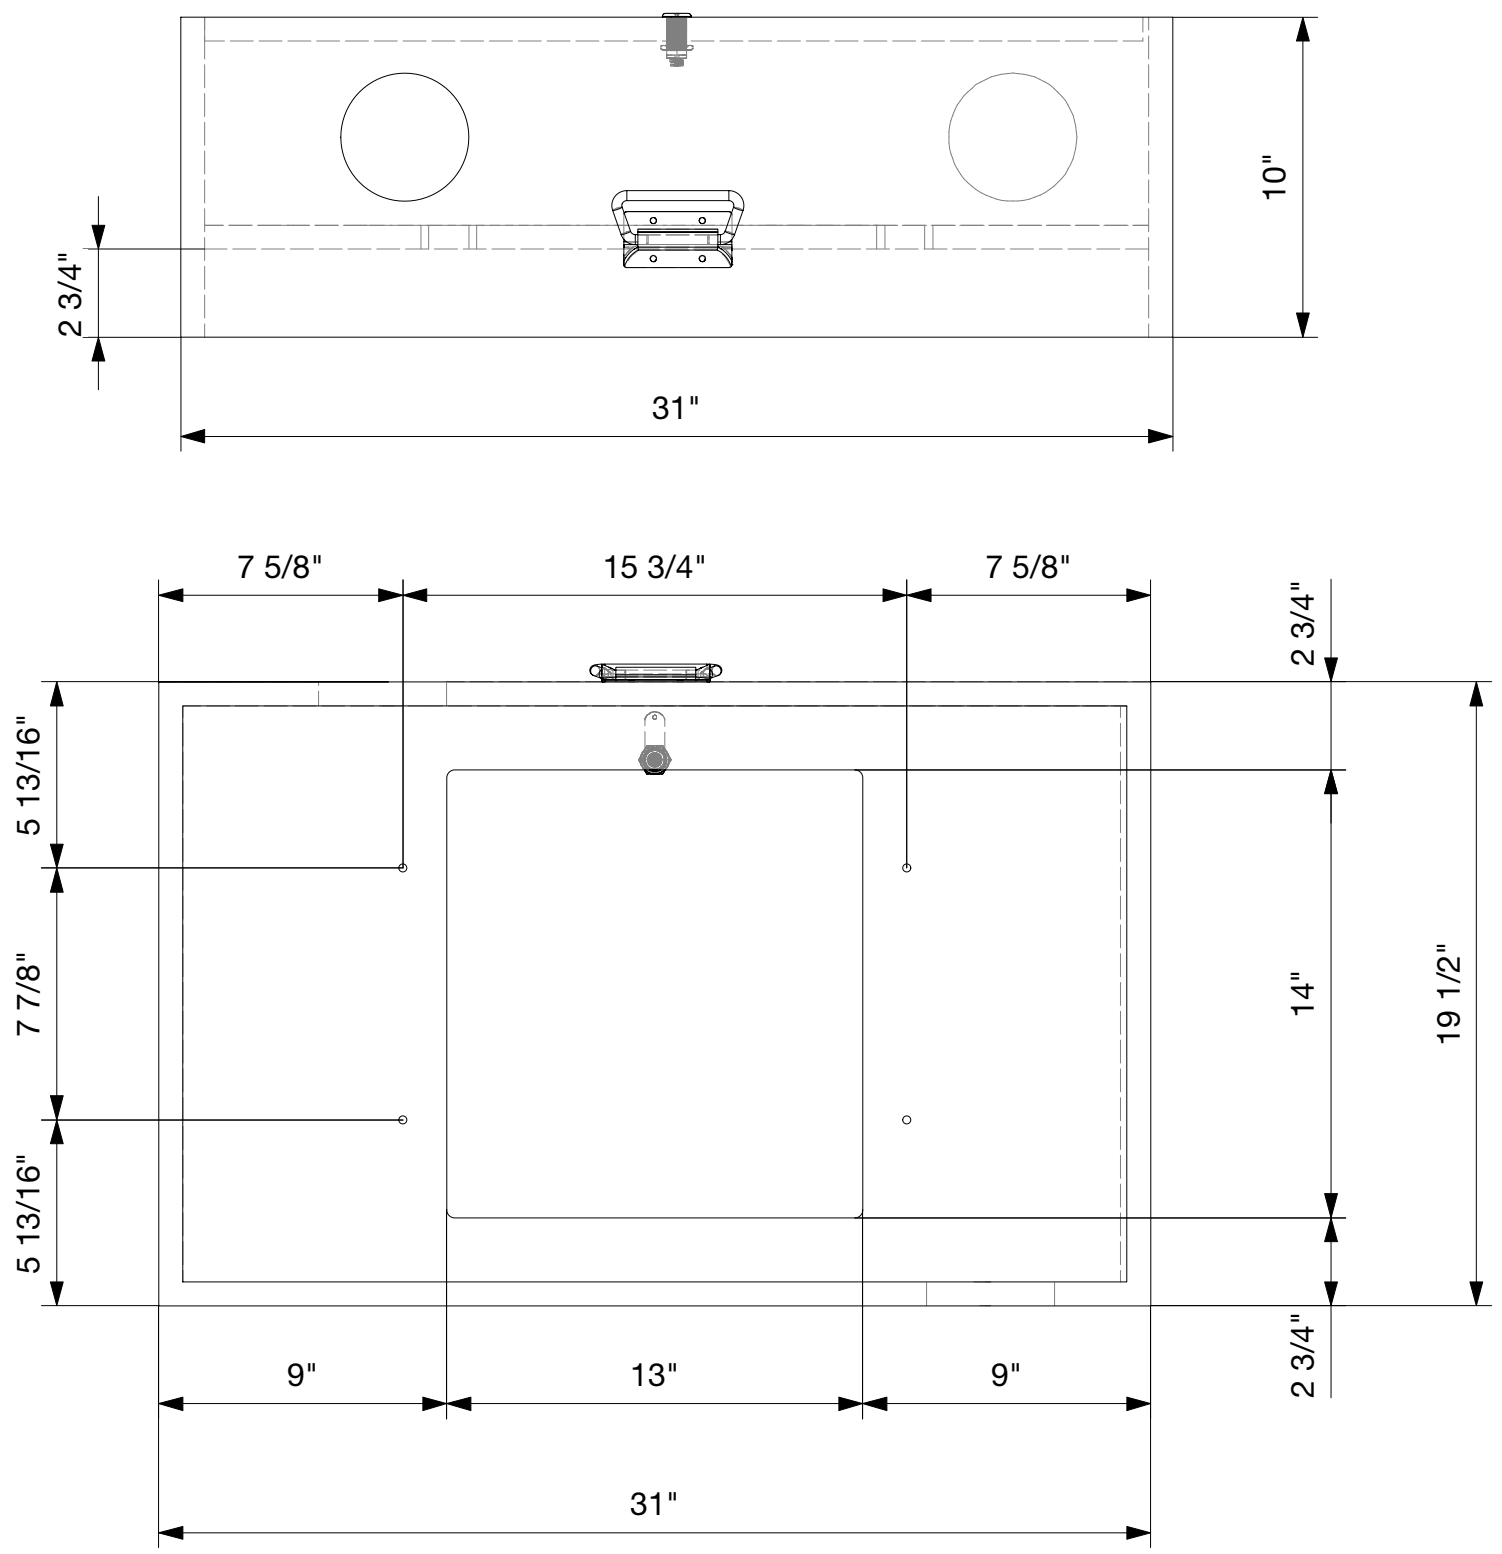

 <b>Science Museum of Minnesota</b> 120 W. KELLOGG, ST. PAUL, MN 55102	EXHIBIT: Run Make-a-Viz (horizontal)	
	DRAWING: Overview	
	PROJECT: Data Visualization	DATE: 1/2/18
	DRAWN BY: MDA	1

© 2018 The Science Museum of Minnesota

 <p>Science Museum of Minnesota</p> <p>120 W. KELLOGG, ST. PAUL, MN 55102</p>	EXHIBIT: Run Make-a-Viz (horizontal)		
	DRAWING: Cabinet Details		
	PROJECT: Data Visualization	DATE: 11/2/18	2
	DRAWN BY: MDA	© 2018 The Science Museum of Minnesota	